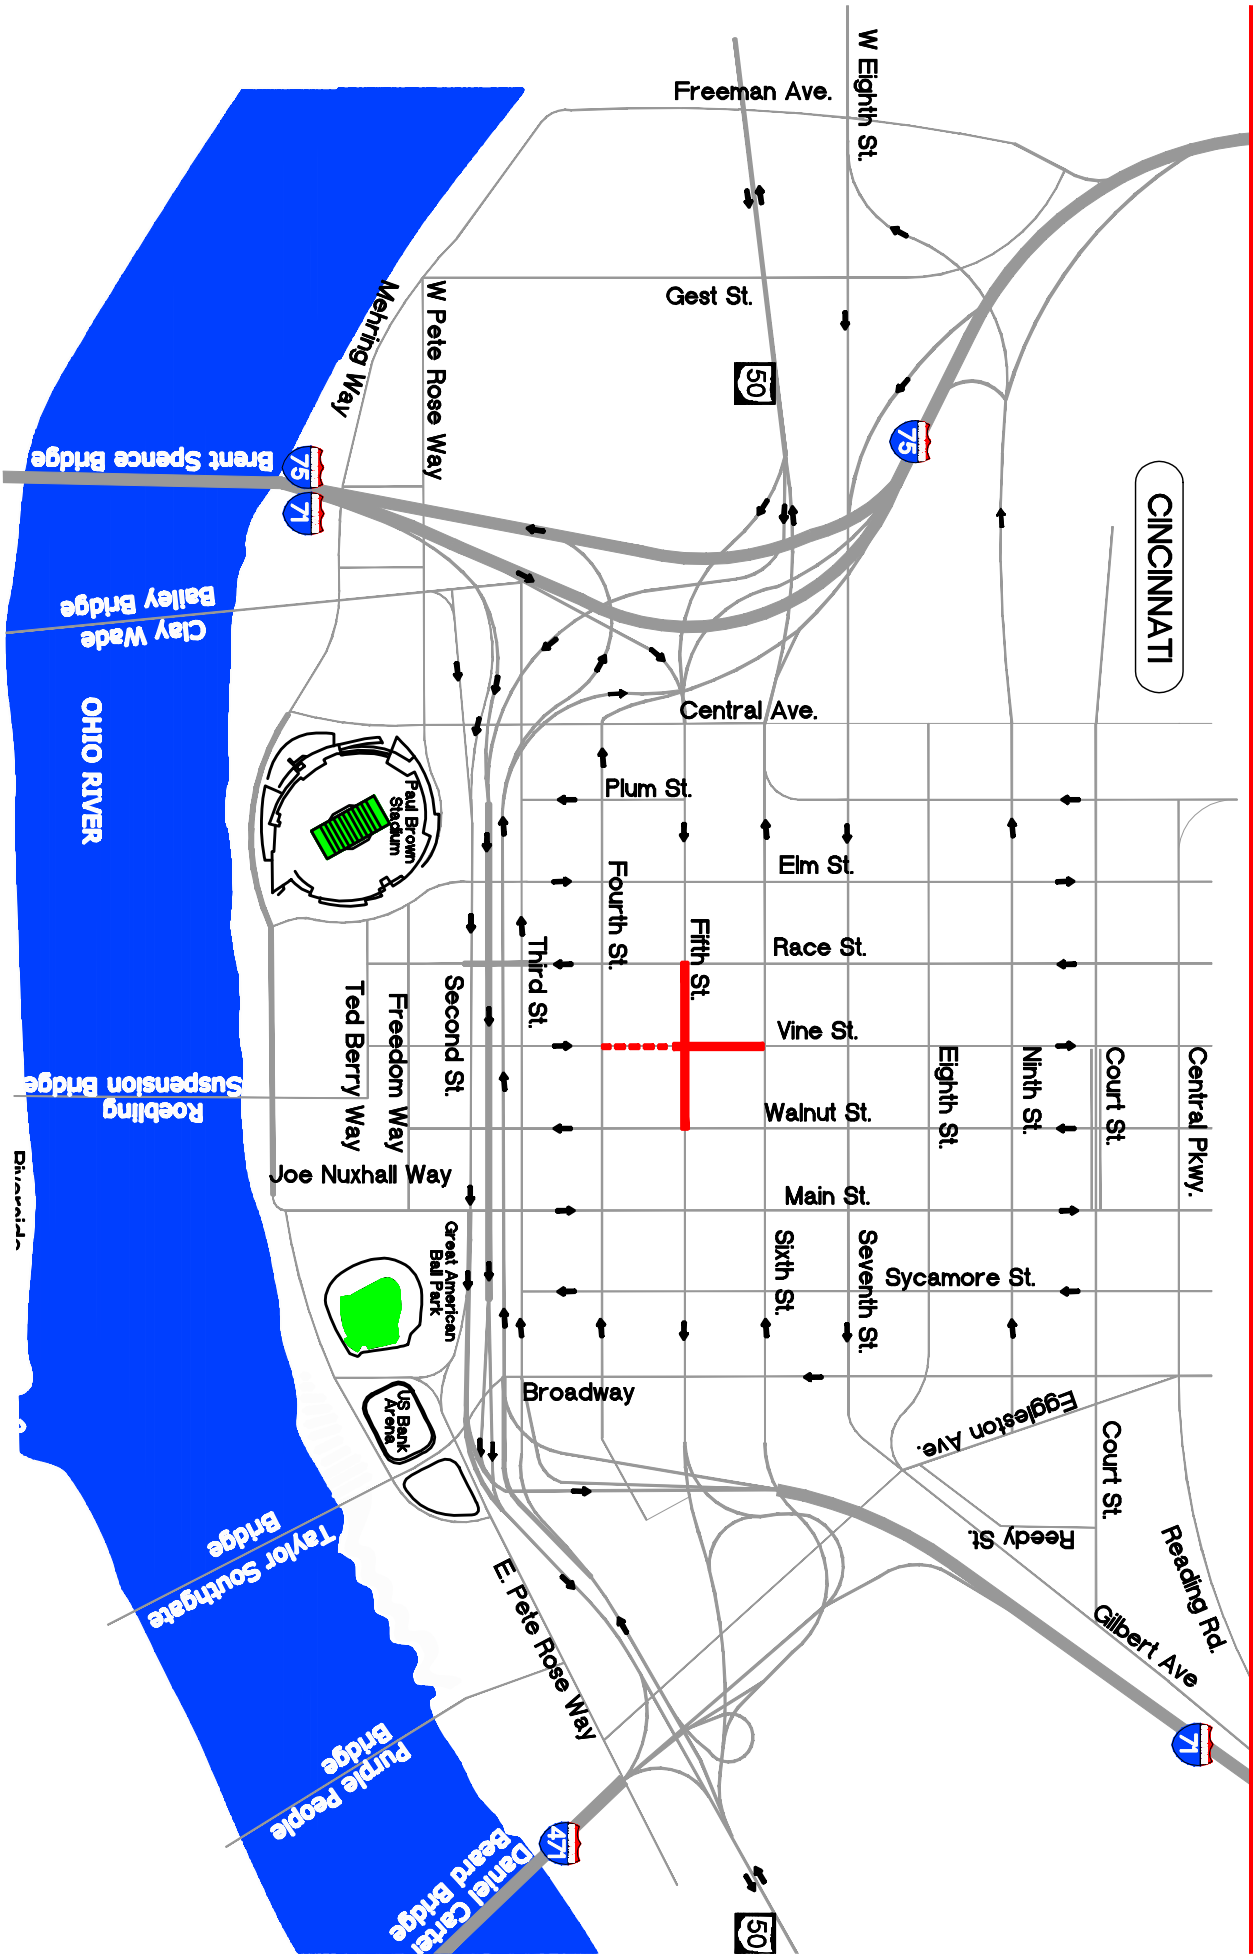

Red Bull City Swarm Road Closure, 10-9-10 6AM-8PM

Roads Closed

2-Way Traffic